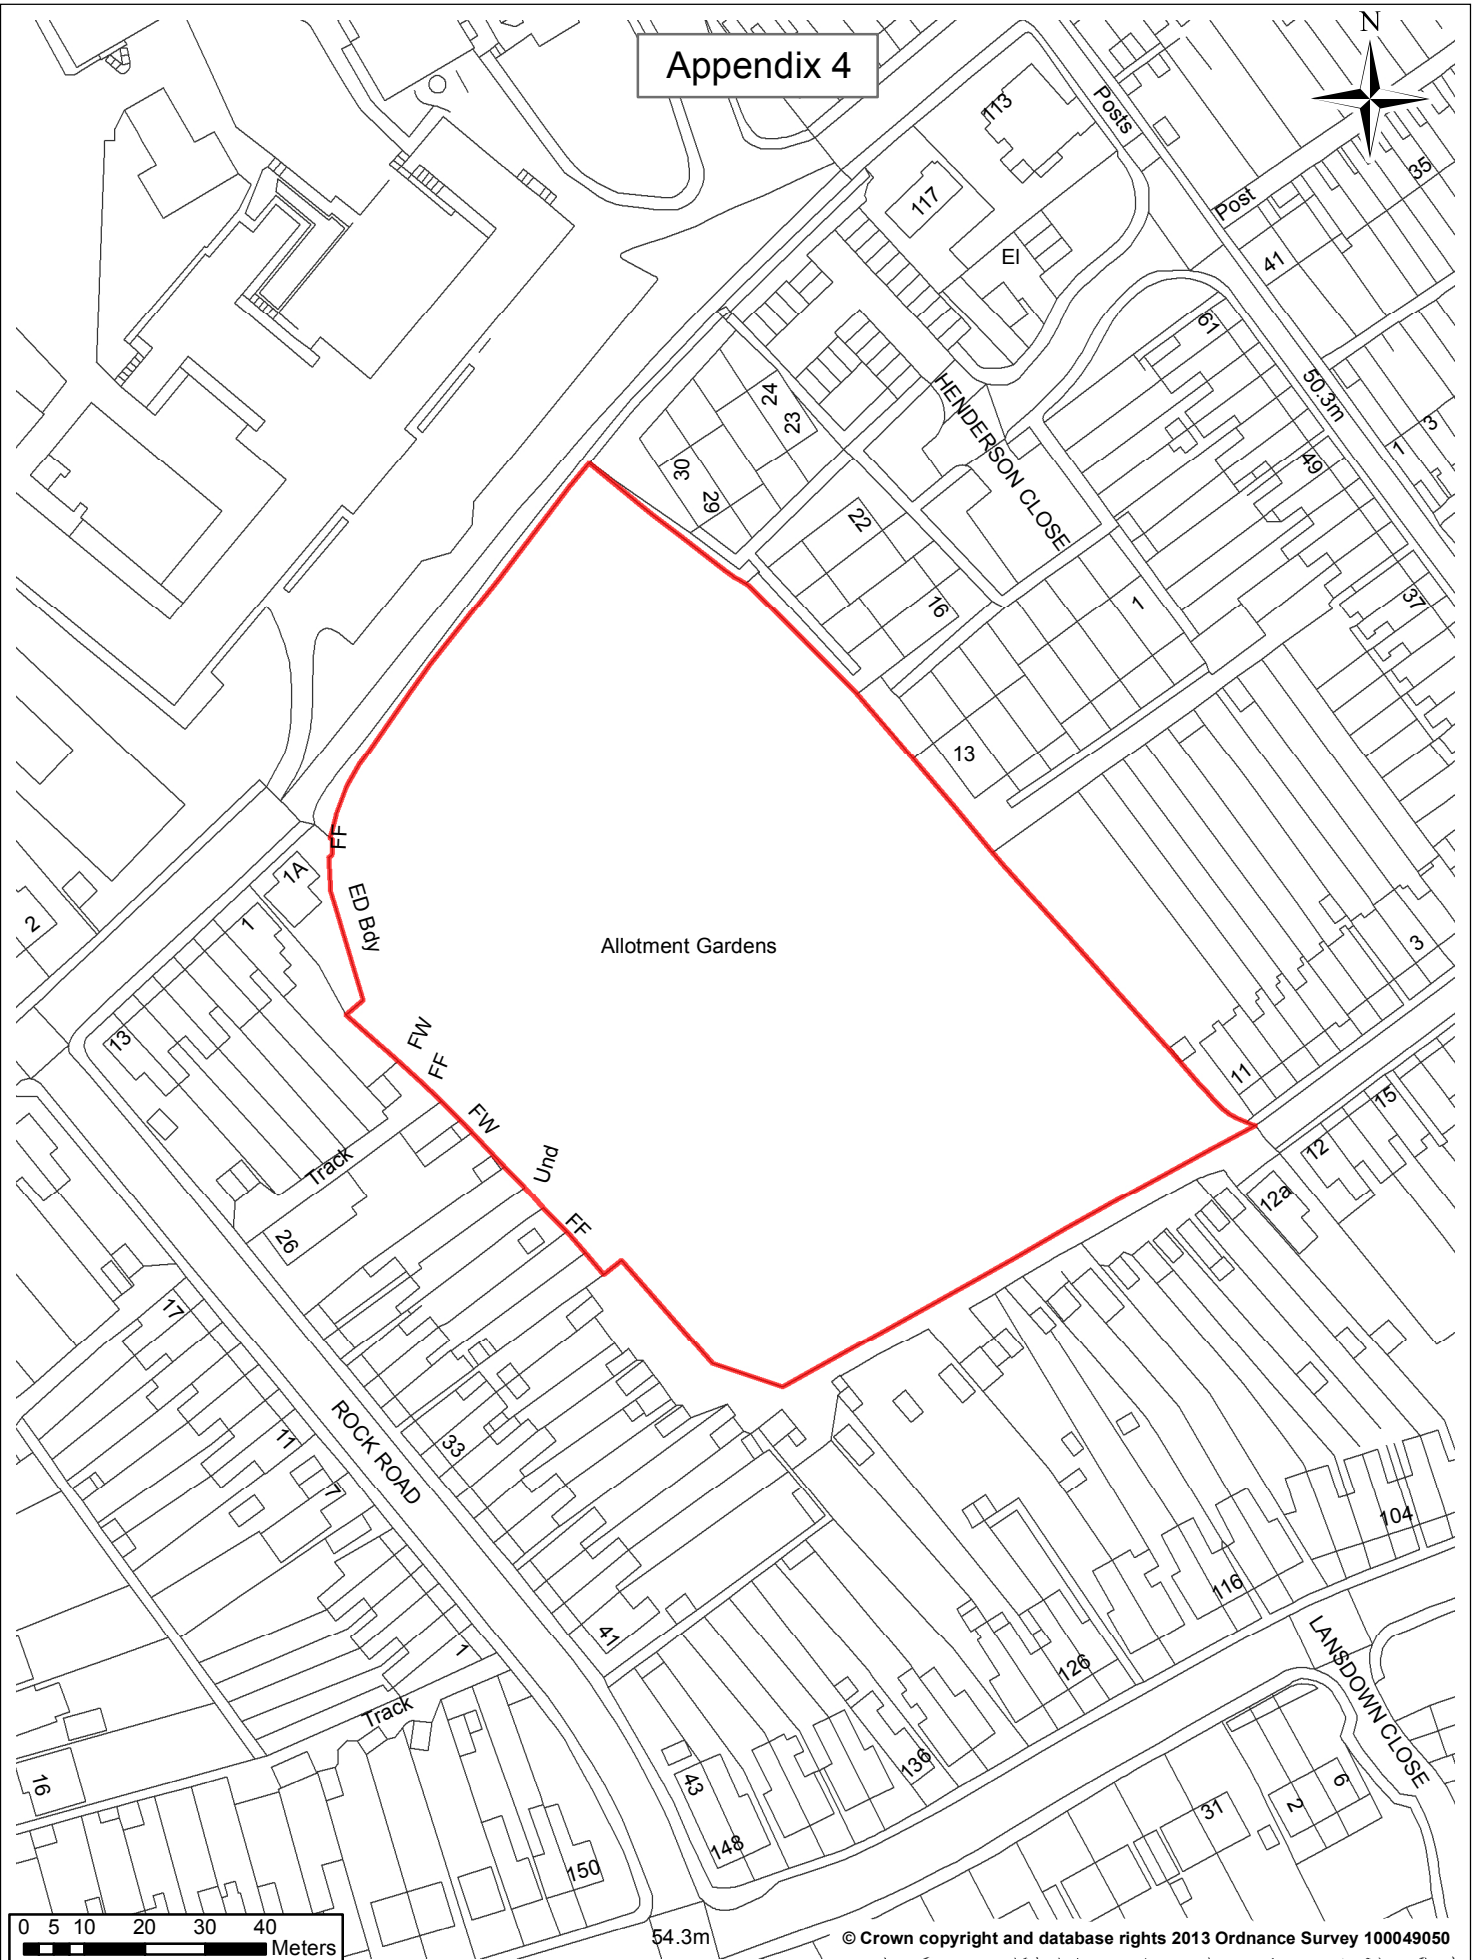

Appendix 4

54.3m

© Crown copyright and database rights 2013 Ordnance Survey 100049050

Title: <b>Trowbridge          Gloucester Road Allotments</b>	Date:	Feb 2013
	Scale:	1:1,250
	-	